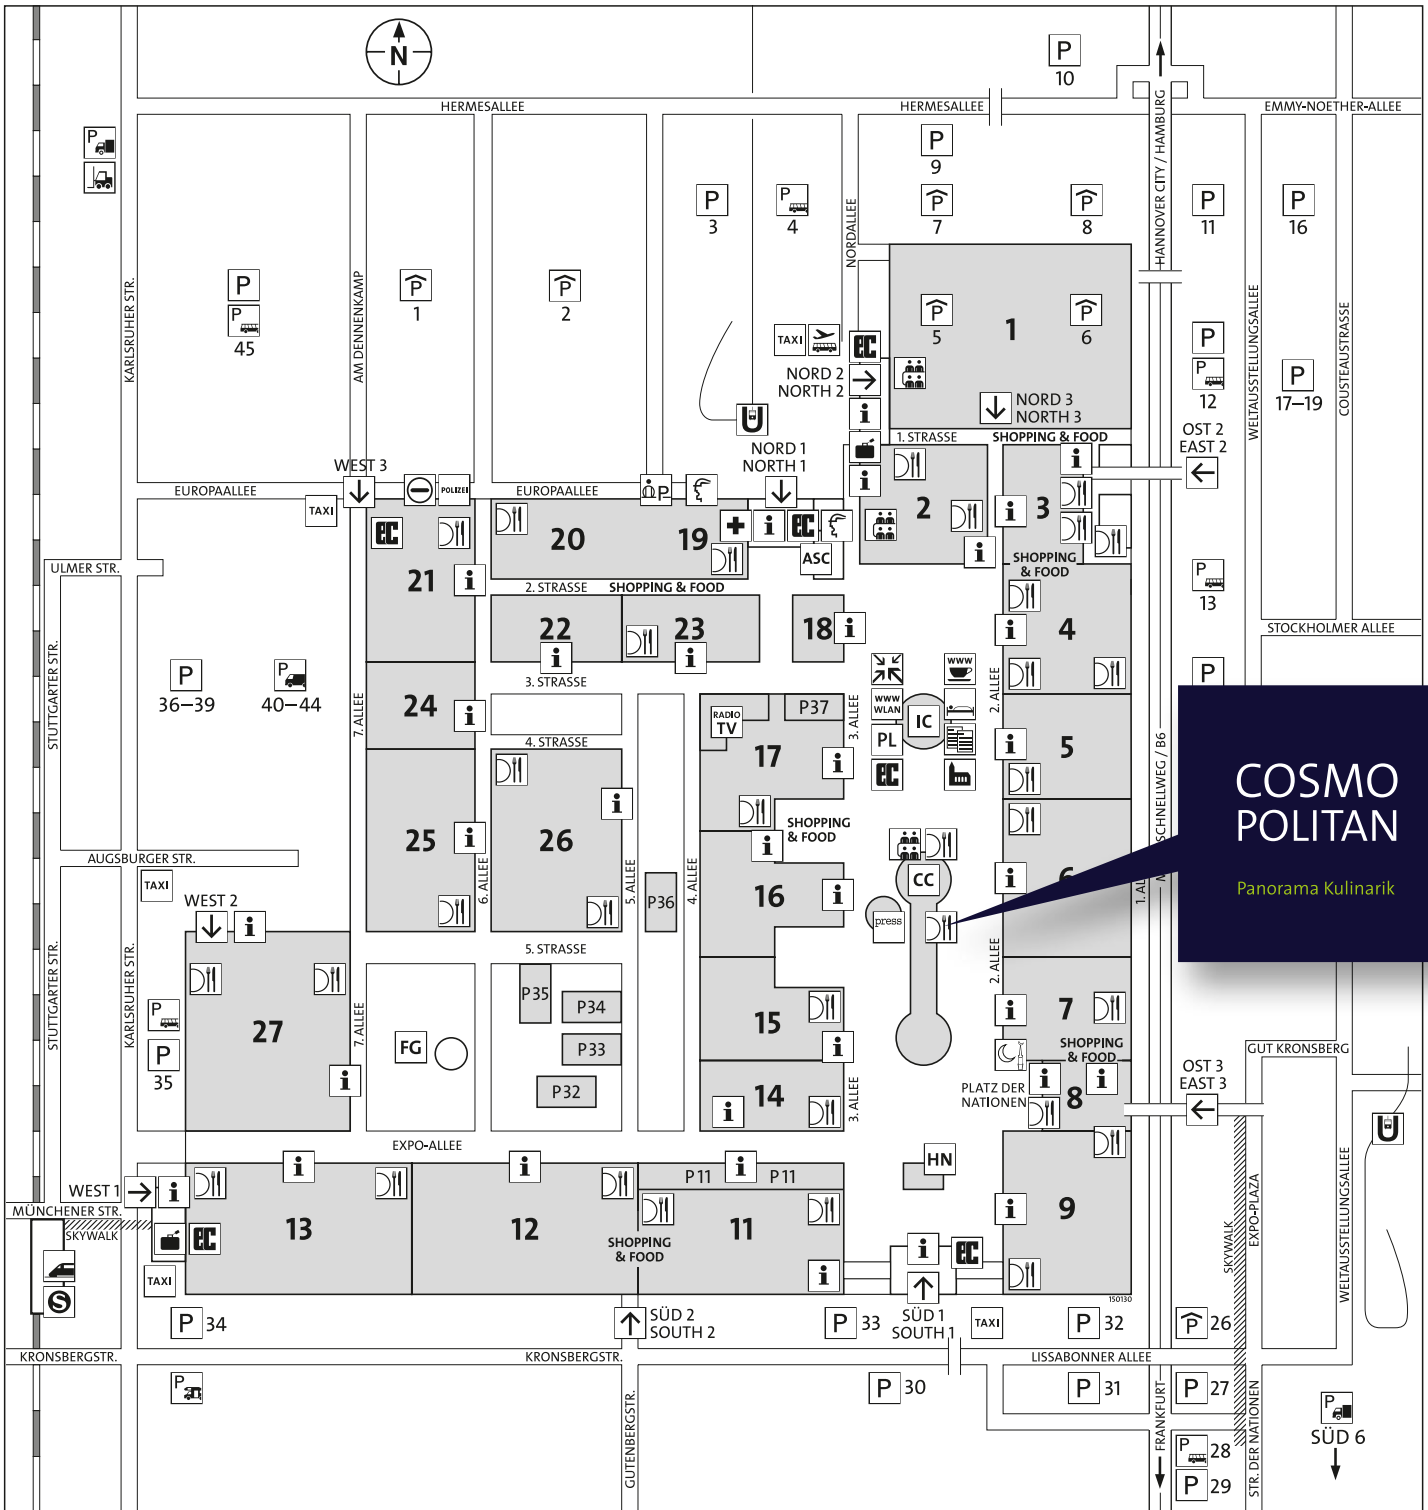

- | | | | | | | | | | | | |
|--|---|--|---|--|--|--|--|--|--|--|---|
| | Deutsche Messe
Verwaltung/Administration | | Aussteller Service Center
Exhibitor Service Center | | Parkplatz (Bus)
Parking (Bus) | | Bahnhof/Railway Station
Hannover Messe/Laatzten | | Kirchen-Centrum
Church | | Logistikzentrum/
Spedition |
| | Eingang
Entrance | | Premium Lounge | | Parkplatz (LKW)
Parking (Lorries) | | Taxi | | Sanitätsstelle
Medical Service | | Logistic Center/
Forwarding Agencies |
| | Informations-Centrum
Information Center | | Internet Lounge | | Parkplatz (Transporter)
Parking (Van) | | Flughafen Shuttle
Airport Shuttle | | Presse-Centrum
Press Center | | Freigelände
Open-air site |
| | Convention Center | | Internet/WLAN Support | | Parkplatz (Caravan)
Parking (Caravan) | | Restaurant | | Radio TV-Centrum
Radio TV Center | | Information
(EBi) |
| | Haus der Nationen
House of Nations | | Internet/WLAN Support | | Fahrtscheine
Train Tickets | | Zimmervermittlung
Accommodation Service | | EC-Geldautomat
EC-Cash dispensing machine | | |
| | Tagungsräume
Conference Rooms | | Parkplatzverwaltung
Car park admin. office | | S-Bahn
Light rail | | Gepäck-/Baggage
Pre-Check-in & Transfer | | Polizei
Police | | |
| | Visitors' Lounge | | Parkplatz (PKW)
Parking (Cars) | | Stadtbahn
Tram | | Gebetsraum für Muslime
Muslim Worship | | Zoll
Customs | | |

**COSMO
POLITAN**
Panorama Kulinarik